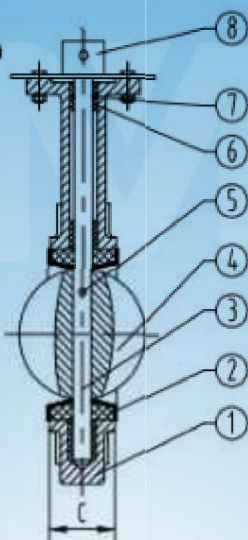

Also Available with SS 304 Pinless Disc

ITEM	PART NAME	MATERIAL
1	BODY	CAST IRON
2	SEAT	EPDM
3	SHAFT	Carbon Steel
4	DISC	DUCTILE IRON+NI
5	PIN	SS416
6	BUSHING	PTFE
7	O RING	NBR
8	LEVER	Cast Steel

		Weight Kg/Ea
Wafer butterfly valve	DN50	2.15
single shaft with pin	DN65	2.45
Body: Cast Iron (2"-8")	DN80	2.81
DI above 8"	DN100	4.15
Disc:Ductile Iron	DN125	4.85
Stem:Carbon Steel Round	DN150	6.15
shaft head	DN200	10.89
Seat:EPDM vulcanized on	DN250	15.5
body	DN300	19.7

SIZE	L	BS4504 PN10/PN16		TABLE D	
		D1	n-d1	D1	n-d1
DN50	42	125	4-18	114	4-18
DN65	44.7	145	4-18	127	4-18
DN80	45.2	160	8-18	146	4-18
DN100	52.1	180	8-18	178	4-18
DN125	54.4	210	8-18	210	8-18
DN150	55.8	240	8-22	235	8-18
DN200	60.6	295	8/12-22	292	8-18
DN250	65.6	350/355	12-22/26	/	/
DN300	76.9	400/410	12-22/26	406	12-22