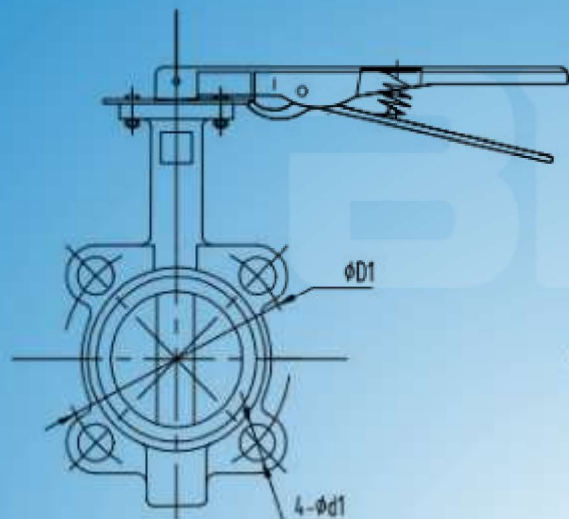

Also Available with SS 304 Pinless Disc

ITEM	PART NAME	MATERIAL
1	BODY	CAST IRON
2	SEAT	EPDM
3	SHAFT	Carbon Steel
4	DISC	DUCTILE IRON+NI
5	PIN	SS416
6	BUSHING	PTFE
7	O RING	NBR
8	LEVER	Cast Steel

		Weight Kg/Ea
Wafer butterfly valve	DN50	2.15
single shaft with pin	DN65	2.45
Body: Cast Iron (2"-8")	DN80	2.81
DI above 8"	DN100	4.15
Disc:Ductile Iron	DN125	4.85
Stem:Carbon Steel Round	DN150	6.15
shaft head	DN200	10.89
Seat:EPDM vulcanized on	DN250	15.5
body	DN300	19.7

SIZE	L	BS4504 PN10/PN16		TABLE D	
		D1	n-d1	D1	n-d1
DN50	42	125	4-18	114	4-18
DN65	44.7	145	4-18	127	4-18
DN80	45.2	160	8-18	146	4-18
DN100	52.1	180	8-18	178	4-18
DN125	54.4	210	8-18	210	8-18
DN150	55.8	240	8-22	235	8-18
DN200	60.6	295	8/12-22	292	8-18
DN250	65.6	350/355	12-22/26	/	/
DN300	76.9	400/410	12-22/26	406	12-22