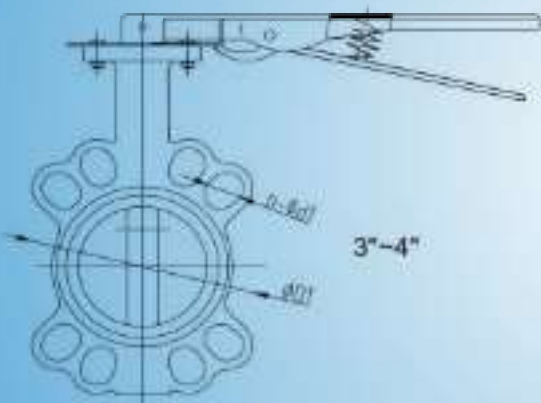

Also Available with SS 304 Pinless Disc

ITEM	PART NAME	MATERIAL
1	BODY	CAST IRON
2	SEAT	EPDM
3	SHAFT	Carbon Steel
4	DISC	DUCTILE IRON+NI
5	PIN	SS416
6	BUSHING	PTFE
7	O RING	NBR
8	LEVER	Cast Steel

		Weight Kg/Ea
Wafer butterfly valve	DN50	2.15
single shaft with pin	DN65	2.45
Body: Cast Iron (2"-8")	DN80	2.81
DI above 8"	DN100	4.15
Disc:Ductile Iron	DN125	4.85
Stem:Carbon Steel Round	DN150	6.15
shaft head	DN200	10.89
Seat:EPDM vulcanized on	DN250	15.5
body	DN300	19.7

SIZE	L	BS4504 PN10/PN16		TABLE D	
		D1	n-d1	D1	n-d1
DN50	42	125	4-18	114	4-18
DN65	44.7	145	4-18	127	4-18
DN80	45.2	160	8-18	146	4-18
DN100	52.1	180	8-18	178	4-18
DN125	54.4	210	8-18	210	8-18
DN150	55.8	240	8-22	235	8-18
DN200	60.6	295	8/12-22	292	8-18
DN250	65.6	350/355	12-22/26	/	/
DN300	76.9	400/410	12-22/26	406	12-22